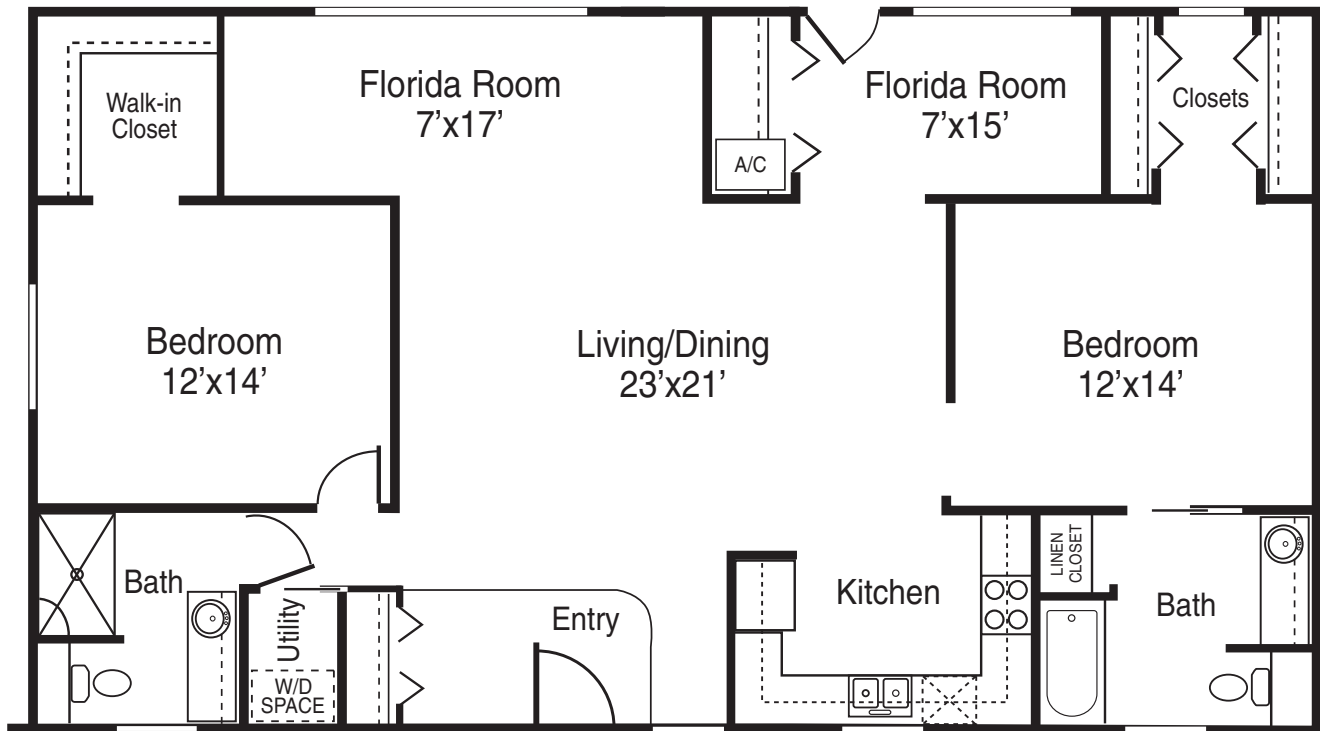

Westminster
Suncoast

Royal Palm

Two Bedroom, Two Bath Deluxe
1,530 sq. ft.

These are typical floor plans but may not be to scale.