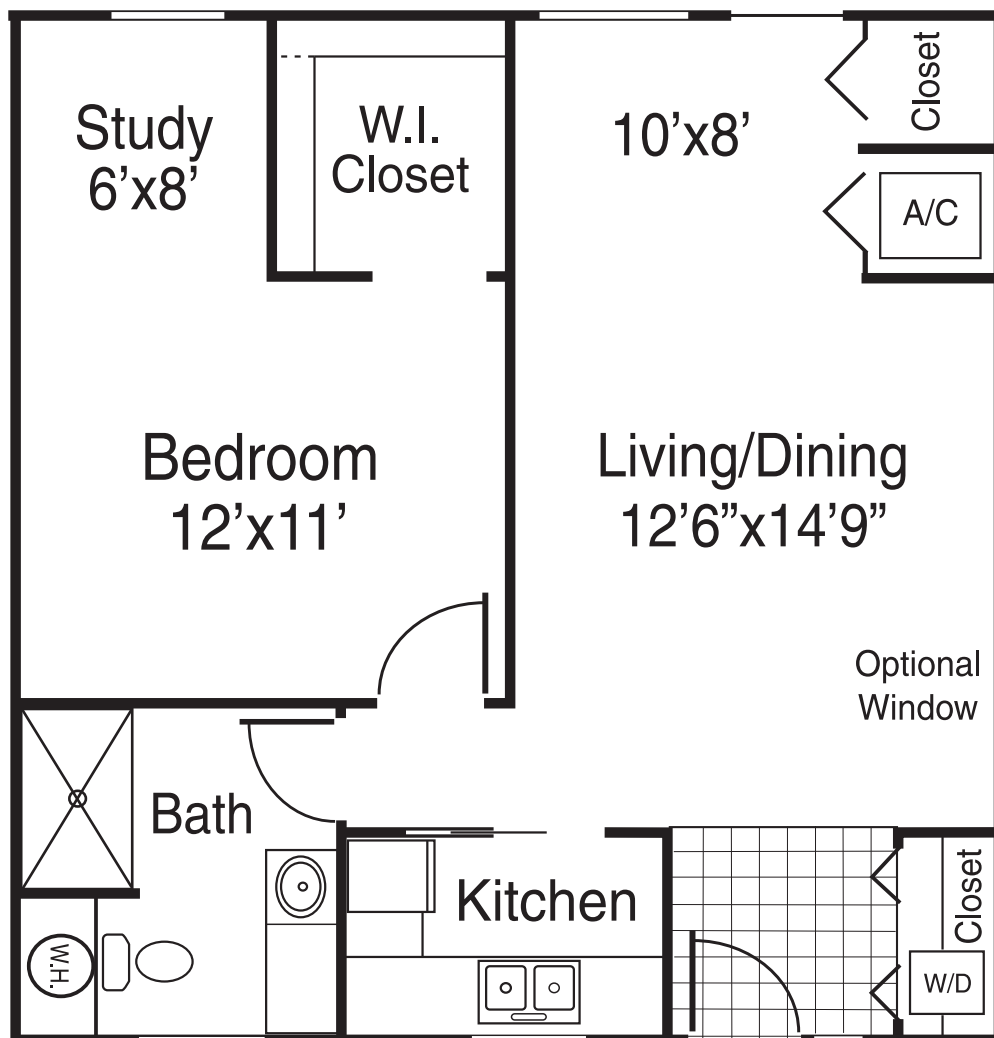

Westminster
Suncoast

Pepperwood I

One Bedroom, One Bath
765 sq. ft.

These are typical floor plans but may not be to scale.